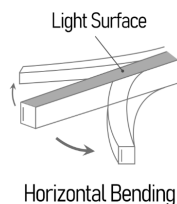

Specification

WKF29-B Monocolor (PVC)

Technical Parameters

Electrical	Input Voltage	24V Constant Voltage (CV), 24V Constant Current (CC)
	Power Consumption	6W~14W/m
Optical	LED Type & Brand	SMD 2835, Epistar
	CRI	>80, (R90, R95 customizable)
	Beam Angle	160° (IES)
Physical	Min. Bending Diameter	Φ120mm
Temperature	Operation Temperature	-20°C~45°C
	Max. Mounting Surface Temp.	60°C
Durability	Warranty	3 Years Warranty
	Lumen Maintenance	70,000 Hours L70 @ 25°C, 50,000 Hours L70 @ 50°C
	Max. IP Rating	IP68, underwater ≤ 2m

Models List

Model No.	LED Color	Voltage	Working Mode	Power/m	LED Qty/m	Min. Cutting Length	Max. Run Length /Single End
WKF29-B-CV24-84-R80-6W	White/Green/Blue	24V DC	CV	6W	84pcs	71.4mm	20m
WKF29-B-CV24-72-R80-7.8W	Red	24V DC	CV	7.8W	72pcs	125mm	16m
WKF29-B-CV24-84-R80-9W	White/Green/Blue	24V DC	CV	9W	84pcs	71.4mm	14m
WKF29-B-CV24-84-R80-12W	White/Green/Blue	24V DC	CV	12W	84pcs	71.4mm	12m
WKF29-B-CV24-120-R80-12W	White/Green/Blue	24V DC	CV	12W	120pcs	50mm	10m
WKF29-B-CC24-84-R80-6W	White/Green/Blue	24V DC	CC	6W	84pcs	71.4mm	30m
WKF29-B-CC24-72-R80-7.8W	Red	24V DC	CC	7.8W	72pcs	125mm	22m
WKF29-B-CC24-84-R80-9W	White/Green/Blue	24V DC	CC	9W	84pcs	71.4mm	20m
WKF29-B-CC24-84-R80-12W	White/Green/Blue	24V DC	CC	12W	84pcs	71.4mm	18m
WKF29-B-CC24-84-R80-14W	White/Green/Blue	24V DC	CC	14W	84pcs	71.4mm	15m