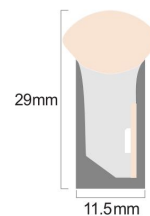

Specification

WKF29-B Monocolor (PVC)

Technical Parameters

Electrical	Input Voltage	24V Constant Voltage (CV), 24V Constant Current (CC)
	Power Consumption	6W~14W/m
Optical	LED Type & Brand	SMD 2835, Epistar
	CRI	>80, (R90, R95 customizable)
	Beam Angle	160° (IES)
Physical	Min. Bending Diameter	Φ120mm
Temperature	Operation Temperature	-20°C~45°C
	Max. Mounting Surface Temp.	60°C
Durability	Warranty	3 Years Warranty
	Lumen Maintenance	70,000 Hours L70 @ 25°C, 50,000 Hours L70 @ 50°C
	Max. IP Rating	IP68, underwater ≤ 2m

Models List

Model No.	LED Color	Voltage	Working Mode	Power/m	LED Qty/m	Min. Cutting Length	Max. Run Length /Single End
WKF29-B-CV24-84-R80-6W	White/Green/Blue	24V DC	CV	6W	84pcs	71.4mm	20m
WKF29-B-CV24-72-R80-7.8W	Red	24V DC	CV	7.8W	72pcs	125mm	16m
WKF29-B-CV24-84-R80-9W	White/Green/Blue	24V DC	CV	9W	84pcs	71.4mm	14m
WKF29-B-CV24-84-R80-12W	White/Green/Blue	24V DC	CV	12W	84pcs	71.4mm	12m
WKF29-B-CV24-120-R80-12W	White/Green/Blue	24V DC	CV	12W	120pcs	50mm	10m
WKF29-B-CC24-84-R80-6W	White/Green/Blue	24V DC	CC	6W	84pcs	71.4mm	30m
WKF29-B-CC24-72-R80-7.8W	Red	24V DC	CC	7.8W	72pcs	125mm	22m
WKF29-B-CC24-84-R80-9W	White/Green/Blue	24V DC	CC	9W	84pcs	71.4mm	20m
WKF29-B-CC24-84-R80-12W	White/Green/Blue	24V DC	CC	12W	84pcs	71.4mm	18m
WKF29-B-CC24-84-R80-14W	White/Green/Blue	24V DC	CC	14W	84pcs	71.4mm	15m

Specification

Optical Parameters

MODEL:

WKF29-B Series (R80)

Lumen/m ($\pm 5\%$)

CCT /Color	Tolerance	6W/m	7.8W/m	9W/m	12W/m	14W/m
2200K ●	2238K ± 102 K	200lm	/	280lm	360lm	400lm
2700K ●	2725K ± 145 K	200lm	/	280lm	360lm	400lm
3000K ●	3045K ± 175 K	225lm	/	290lm	385lm	430lm
3500K ●	3465K ± 245 K	240lm	/	315lm	420lm	460lm
4000K ●	3985K ± 275 K	240lm	/	315lm	420lm	460lm
5000K ●	5029K ± 283 K	240lm	/	315lm	420lm	460lm
5700K ●	5667K ± 355 K	270lm	/	340lm	440lm	475lm
6500K ●	6532K ± 510 K	270lm	/	340lm	440lm	475lm
Green ●	520-530nm	140lm	/	200lm	260lm	290lm
Blue ●	465-475nm	30lm	/	40lm	46lm	65lm
Red ●	620-630nm	/	140lm	/	/	/