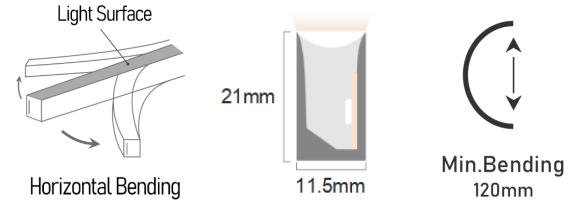

Specification

WKF11-B Monocolor (PVC)

120° Beam Angle (IES)	ANSI C78.377	4 SDCM	Dimmable	IP68 Submersible ≤2m	-20°C~45°C Operation Temp	60°C Max. Mounting Surface Temp	UV Resistant	Flame Resistant	Saltwater Resistant	VR Vulcanization Resistant	3 Year Warranty
-----------------------	--------------	--------	----------	----------------------	---------------------------	---------------------------------	--------------	-----------------	---------------------	----------------------------	-----------------

Technical Parameters

Electrical	Input Voltage	24V Constant Voltage (CV), 24V Constant Current (CC)
	Power Consumption	6W-14W/m
Optical	LED Type & Brand	SMD 2835, Epistar
	CRI	>80 (R90, R95 customizable)
	Beam Angle	120° (IES)
Physical	Min. Bending Diameter	Φ120mm
Temperature	Operation Temperature	-20°C~45°C
	Max. Mounting Surface Temp.	60°C
Durability	Warranty	3 Years Warranty
	Lumen Maintenance	70,000 Hours L70 @ 25°C, 50,000 Hours L70 @ 50°C
	Max. IP Rating	IP68, underwater ≤ 2m

Models List

Model No.	LED Color	Voltage	Working Mode	Power/m	LED Qty/m	Min. Cutting Length	Max. Run Length /Single End
F11-B-CV24-84-R80-6W	White/Green/Blue	24V DC	CV	6W	84pcs	71.4mm	20m
F11-B-CV24-72-R80-7.8W	Red	24V DC	CV	7.8W	72pcs	125mm	16m
F11-B-CV24-84-R80-9W	White/Green/Blue	24V DC	CV	9W	84pcs	71.4mm	14m
F11-B-CV24-84-R80-12W	White/Green/Blue	24V DC	CV	12W	84pcs	71.4mm	12m
F11-B-CV24-120-R80-12W	White/Green/Blue	24V DC	CV	12W	120pcs	50mm	10m
F11-B-CC24-84-R80-6W	White/Green/Blue	24V DC	CC	6W	84pcs	71.4mm	30m
F11-B-CC24-72-R80-7.8W	Red	24V DC	CC	7.8W	72pcs	125mm	22m
F11-B-CC24-84-R80-9W	White/Green/Blue	24V DC	CC	9W	84pcs	71.4mm	20m
F11-B-CC24-84-R80-12W	White/Green/Blue	24V DC	CC	12W	84pcs	71.4mm	18m
F11-B-CC24-84-R80-14W	White/Green/Blue	24V DC	CC	14W	84pcs	71.4mm	15m