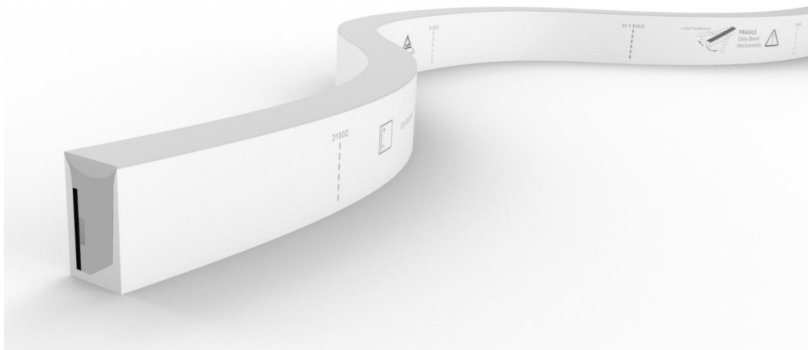

Specification

WKF11-B Monocolor (PVC)

120° Beam Angle (IES)	ANSI C78.377	4 SDCM	Dimmable	IP68 Submersible ≤2m	-20°C~45°C Operation Temp	60°C Max. Mounting Surface Temp	UV Resistant	Flame Resistant	Saltwater Resistant	VR Vulcanization Resistant	3 Year Warranty
-----------------------	--------------	--------	----------	----------------------	---------------------------	---------------------------------	--------------	-----------------	---------------------	----------------------------	-----------------

Technical Parameters

Electrical	Input Voltage	24V Constant Voltage (CV), 24V Constant Current (CC)
	Power Consumption	6W-14W/m
Optical	LED Type & Brand	SMD 2835, Epistar
	CRI	>80 (R90, R95 customizable)
	Beam Angle	120° (IES)
Physical	Min. Bending Diameter	Φ120mm
Temperature	Operation Temperature	-20°C~45°C
	Max. Mounting Surface Temp.	60°C
Durability	Warranty	3 Years Warranty
	Lumen Maintenance	70,000 Hours L70 @ 25°C, 50,000 Hours L70 @ 50°C
	Max. IP Rating	IP68, underwater ≤ 2m

Models List

Model No.	LED Color	Voltage	Working Mode	Power/m	LED Qty/m	Min. Cutting Length	Max. Run Length /Single End
F11-B-CV24-84-R80-6W	White/Green/Blue	24V DC	CV	6W	84pcs	71.4mm	20m
F11-B-CV24-72-R80-7.8W	Red	24V DC	CV	7.8W	72pcs	125mm	16m
F11-B-CV24-84-R80-9W	White/Green/Blue	24V DC	CV	9W	84pcs	71.4mm	14m
F11-B-CV24-84-R80-12W	White/Green/Blue	24V DC	CV	12W	84pcs	71.4mm	12m
F11-B-CV24-120-R80-12W	White/Green/Blue	24V DC	CV	12W	120pcs	50mm	10m
F11-B-CC24-84-R80-6W	White/Green/Blue	24V DC	CC	6W	84pcs	71.4mm	30m
F11-B-CC24-72-R80-7.8W	Red	24V DC	CC	7.8W	72pcs	125mm	22m
F11-B-CC24-84-R80-9W	White/Green/Blue	24V DC	CC	9W	84pcs	71.4mm	20m
F11-B-CC24-84-R80-12W	White/Green/Blue	24V DC	CC	12W	84pcs	71.4mm	18m
F11-B-CC24-84-R80-14W	White/Green/Blue	24V DC	CC	14W	84pcs	71.4mm	15m