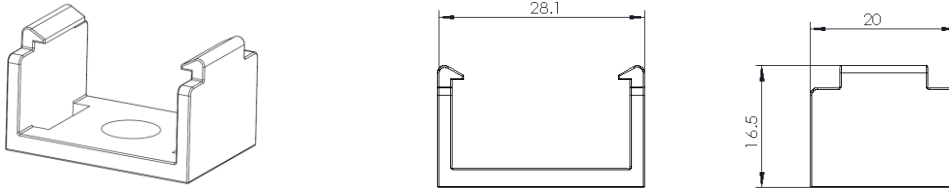

Optional Beam angles:

WK2421TL General Specification

7. Connectors

IP65 power feed by molding

8. Installation accessories

Type 1, transparent clips for indoor application

Type 2, AL profile for outdoor application (1meter per pcs, can be cut to certain length needed)

Type 3, AL Clips outdoor application (50mm per pcs)

Type 4, Stainless installation chain (1mtr per pcs)

Type5, Rotatable bracket