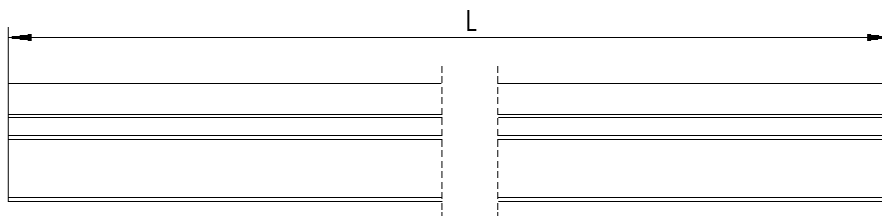

WK2421TL The Reliable LED Flexible Wall Washer Solution

1. Features

- ✧ Top bending and top lighting product
- ✧ Brand LED optional
- ✧ Dual-color silicone extrusion
- ✧ Continue linear silicone lens
- ✧ UV and yellowish resistant
- ✧ IP65 and salt-mist proof
- ✧ L70B50 > 50,000hrs
- ✧ Min. bending radius 15 cm
- ✧ Beam angle 30*80°

2. Applications

- ✧ Indoor damp condition wall washer lighting
- ✧ Building wall washer
- ✧ Exhibition halls
- ✧ Entertainment plazas and bridges.
- ✧ Big lighting box side lighting

3. Dimensions

Notes:

1. Unit: mm
2. L = 5meters for 24V products in standard configuration

WK2421TL General Specification

5. Electrical parameters

Item	WK2421TL-White	WK2421TL-RGBW
Supply voltage range	24.0±1.0 VDC	24.0±1.0 VDC
Supply Current range (per meter)	Typ.833mA	Max.1000mA
Power range (per meter)	Typ. 20W	Max. 24W
ESD protection	Contact 4KV, Air 8KV	Contact 4KV, Air 8KV
Max. length for single end power-in	5 meters	5 meters
Max. length for two ends power-in	10 meters	10 meters
LED Qty	60LEDs/m	60LEDs/m
Cutting unit length	100mm	100mm

6. Optical parameters (ta=25°C)

Part No.	Colorimetric Parameters		Typ. Lumen	CRI	Notes
	Color	Value			
WK2421TL	White	5000K	1970lm/m	80	
	White	4000K	1970lm/m	80	
	White	3000K	1900lm/m	80	
	White	2700K	1840lm/m	80	
	Red	620~625nm	TBD	/	
	Green	520~525nm	TBD	/	
	Blue	465~470nm	TBD	/	
	RGBW	R: 620~625nm	105lm/m	/	3.8W/m
		G: 520~525nm	258lm/m	/	3.8W/m
		B: 465~470nm	58lm/m	/	3.8W/m
W: 4000K		1200lm/m	80	12.5W/m	