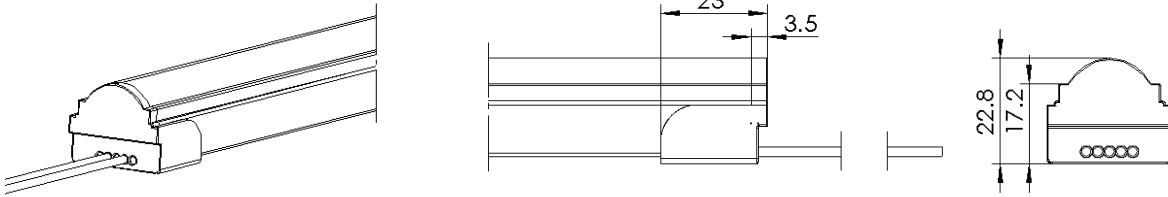

WK2421TL General Specification

5. Electrical parameters

Item	WK2421TL-White	WK2421TL-RGBW
Supply voltage range	24.0±1.0 VDC	24.0±1.0 VDC
Supply Current range (per meter)	Typ.833mA	Max.1000mA
Power range (per meter)	Typ. 20W	Max. 24W
ESD protection	Contact 4KV, Air 8KV	Contact 4KV, Air 8KV
Max. length for single end power-in	5 meters	5 meters
Max. length for two ends power-in	10 meters	10 meters
LED Qty	60LEDs/m	60LEDs/m
Cutting unit length	100mm	100mm

Optional Beam angles:

WK2421TL General Specification

7. Connectors

IP65 power feed by molding

8. Installation accessories

Type 1, transparent clips for indoor application

Type 2, AL profile for outdoor application (1meter per pcs, can be cut to certain length needed)