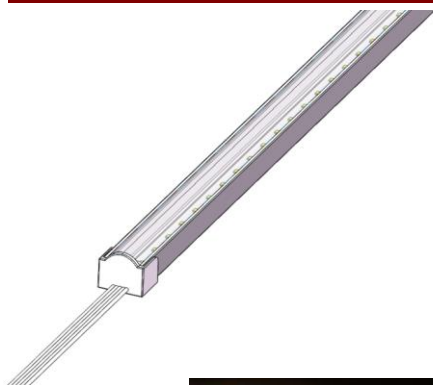

WK2421TL The Reliable LED Flexible Wall Washer Solution

1. Features

- ✧ Top bending and top lighting product
- ✧ Brand LED optional
- ✧ Dual-color silicone extrusion
- ✧ Continue linear silicone lens
- ✧ UV and yellowish resistant
- ✧ IP65 and salt-mist proof
- ✧ L70B50 > 50,000hrs
- ✧ Min. bending radius 15 cm
- ✧ Beam angle 30*80°

2. Applications

- ✧ Indoor damp condition wall washer lighting
- ✧ Building wall washer
- ✧ Exhibition halls
- ✧ Entertainment plazas and bridges.
- ✧ Big lighting box side lighting

3. Dimensions

Notes:

1. Unit: mm
2. L = 5meters for 24V products in standard configuration

WK2421TL General Specification

5. Electrical parameters

Item	WK2421TL-White	WK2421TL-RGBW
Supply voltage range	24.0±1.0 VDC	24.0±1.0 VDC
Supply Current range (per meter)	Typ.833mA	Max.1000mA
Power range (per meter)	Typ. 20W	Max. 24W
ESD protection	Contact 4KV, Air 8KV	Contact 4KV, Air 8KV
Max. length for single end power-in	5 meters	5 meters
Max. length for two ends power-in	10 meters	10 meters
LED Qty	60LEDs/m	60LEDs/m
Cutting unit length	100mm	100mm

Optional Beam angles:

WK2421TL General Specification

7. Connectors

IP65 power feed by molding

8. Installation accessories

Type 1, transparent clips for indoor application

Type 2, AL profile for outdoor application (1meter per pcs, can be cut to certain length needed)