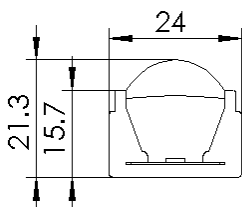

2. Applications

- ✧ Indoor damp condition wall washer lighting
- ✧ Building wall washer
- ✧ Exhibition halls
- ✧ Entertainment plazas and bridges.
- ✧ Big lighting box side lighting

3. Dimensions

Notes:

1. Unit: mm
2. L = 5meters for 24V products in standard configuration

WK2421TL General Specification

5. Electrical parameters

Item	WK2421TL-White	WK2421TL-RGBW
Supply voltage range	24.0±1.0 VDC	24.0±1.0 VDC
Supply Current range (per meter)	Typ.833mA	Max.1000mA
Power range (per meter)	Typ. 20W	Max. 24W
ESD protection	Contact 4KV, Air 8KV	Contact 4KV, Air 8KV
Max. length for single end power-in	5 meters	5 meters
Max. length for two ends power-in	10 meters	10 meters
LED Qty	60LEDs/m	60LEDs/m
Cutting unit length	100mm	100mm