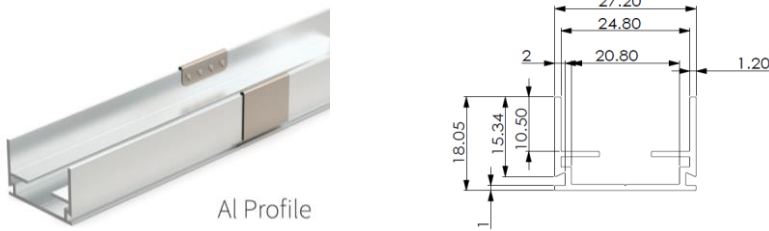

Optional Beam angles:

WK2421TL General Specification

7. Connectors

IP65 power feed by molding

8. Installation accessories

Type 1, transparent clips for indoor application

Type 2, AL profile for outdoor application (1meter per pcs, can be cut to certain length needed)