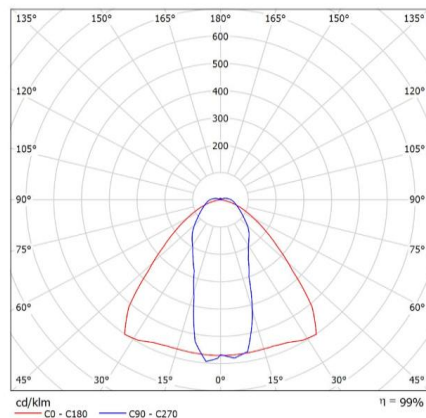

WK2421TL General Specification

5. Electrical parameters

Item	WK2421TL-White	WK2421TL-RGBW
Supply voltage range	24.0±1.0 VDC	24.0±1.0 VDC
Supply Current range (per meter)	Typ.833mA	Max.1000mA
Power range (per meter)	Typ. 20W	Max. 24W
ESD protection	Contact 4KV, Air 8KV	Contact 4KV, Air 8KV
Max. length for single end power-in	5 meters	5 meters
Max. length for two ends power-in	10 meters	10 meters
LED Qty	60LEDs/m	60LEDs/m
Cutting unit length	100mm	100mm

6. Optical parameters (ta=25°C)

Part No.	Colorimetric Parameters		Typ. Lumen	CRI	Notes
	Color	Value			
WK2421TL	White	5000K	1970lm/m	80	
	White	4000K	1970lm/m	80	
	White	3000K	1900lm/m	80	
	White	2700K	1840lm/m	80	
	Red	620~625nm	TBD	/	
	Green	520~525nm	TBD	/	
	Blue	465~470nm	TBD	/	
	RGBW	R: 620~625nm	105lm/m	/	3.8W/m
		G: 520~525nm	258lm/m	/	3.8W/m
		B: 465~470nm	58lm/m	/	3.8W/m
W: 4000K		1200lm/m	80	12.5W/m	

Optional Beam angles: