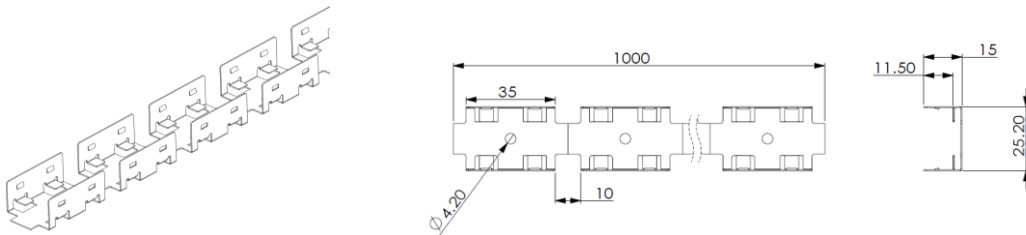

Type 3, AL Clips outdoor application (50mm per pcs)

Type 4, Stainless installation chain (1mtr per pcs)