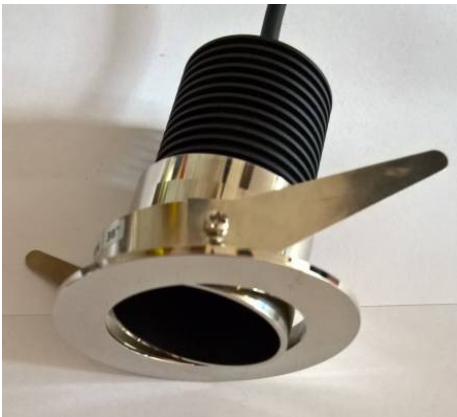

Halolite Recessed Anti Glare Series

Halolite Anti Glare recessed downlights with 25mm black baffle to avoid glare

Featuring Bridgelux COB LED for outstanding performance, most accurate binning and high CRI >90

Also available in Tunable White 2000-3000K with Bridgelux or Honourtek Chips

Unique slim design fixtures adjustable and fixed

Available in White, Black, Nickel, Bronze, Copper and Gold
Brushed or Mirror polished

Even custom colours are possible upon request

Adjustable, Fixed and IP54

Halo-AG-8W

Technical Parameters:

Light source: Bridgelux COB Led

Input Voltage: 18VDC

Power consumption: 8W

Rated current: 350mA

Dimmability: Yes

Cut out: 60mm

Outer diameter: 70mm

Height incl.fixture: 73mm

IP Rate: 54

Available dimming drivers:

0-10V

Triac