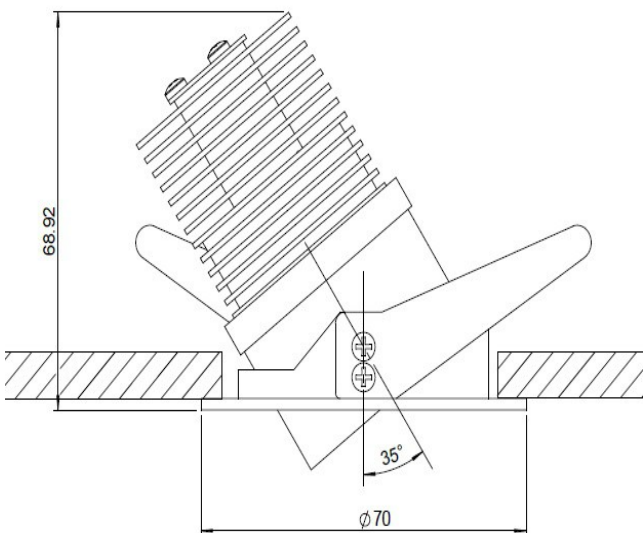

Halolite Recessed Anti Glare Series

Halolite Anti Glare recessed downlights with 25mm black baffle to avoid glare

Featuring Bridgelux COB LED for outstanding performance, most accurate binning and high CRI >90

Also available in Tunable White 2000-3000K with Bridgelux or Honourtek Chips

Unique slim design fixtures adjustable and fixed

Available in White, Black, Nickel, Bronze, Copper and Gold
Brushed or Mirror polished

Even custom colours are possible upon request

Adjustable, Fixed and IP54