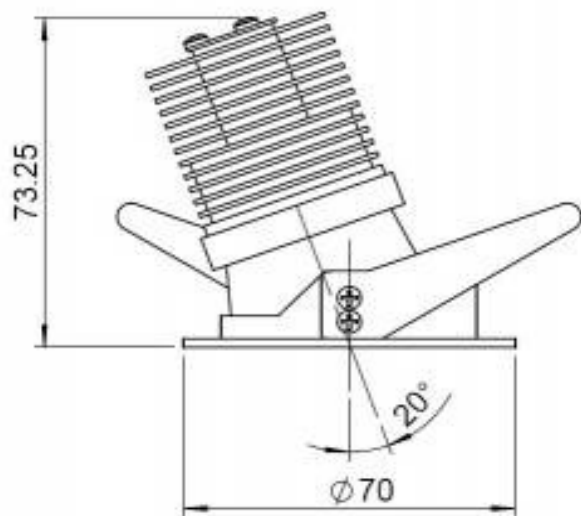

Halolite Recessed Anti Glare Series

Halolite Anti Glare recessed downlights with 25mm black baffle to avoid glare

Featuring Bridgelux COB LED for outstanding performance, most accurate binning and high CRI >90

Also available in Tunable White 2000-3000K with Bridgelux or Honourtek Chips

Unique slim design fixtures adjustable and fixed

Available in White, Black, Nickel, Bronze, Copper and Gold
Brushed or Mirror polished

Even custom colours are possible upon request

Adjustable, Fixed and IP54